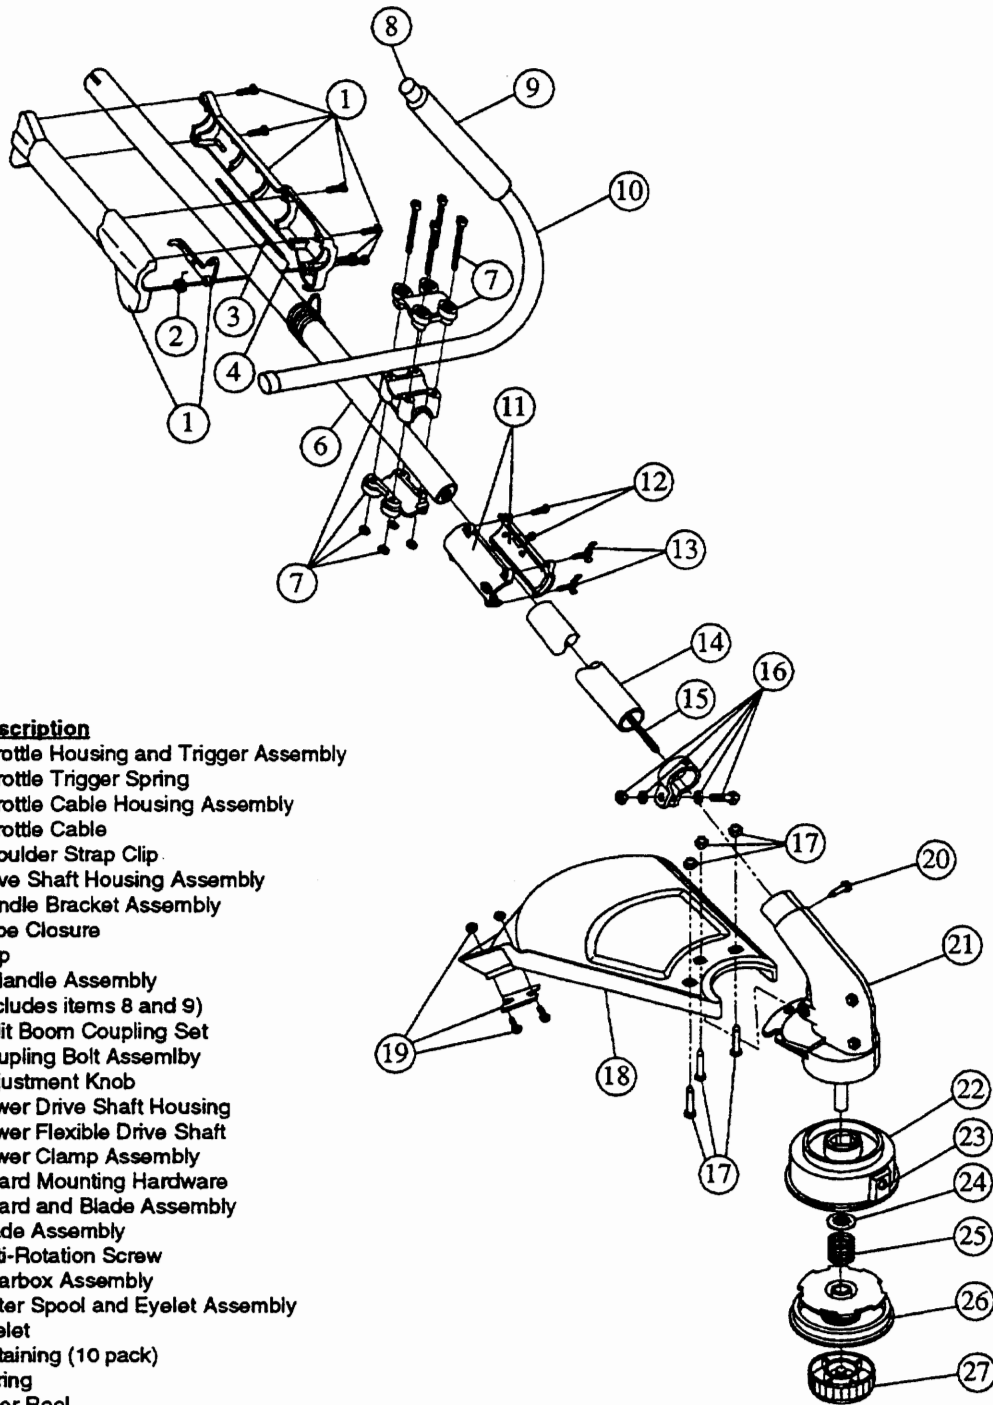

BOOM AND TRIMMER PARTS-RYOBI 770r

(Serial no. 407104738 and greater)

Item	Part No.	Description
1	180277	Throttle Housing and Trigger Assembly
2	610314	Throttle Trigger Spring
3	180021	Throttle Cable Housing Assembly
4	180127	Throttle Cable
5	610327	Shoulder Strap Clip
6	180339	Drive Shaft Housing Assembly
7	683295	Handle Bracket Assembly
8	612021	Tube Closure
9	612381	Grip
10	180687	J-Handle Assembly (includes items 8 and 9)
11	683605	Split Boom Coupling Set
12	683606	Coupling Bolt Assembly
13	683607	Adjustment Knob
14	180690	Lower Drive Shaft Housing
15	683608	Lower Flexible Drive Shaft
16	153597	Lower Clamp Assembly
17	180547	Guard Mounting Hardware
18	180548	Guard and Blade Assembly
19	180553	Blade Assembly
20	145569	Anti-Rotation Screw
21	180549	Gearbox Assembly
22	153619	Outer Spool and Eyelet Assembly
23	145566	Eyelet
24	610660	Retaining (10 pack)
25	610317	Spring
26	153600	Inner Reel
27	153066	Bump Head Knob Assembly
*	610375	Monofilament Cutting Line (50 ft.)
*	153577	Spool and Line Assembly

* not shown