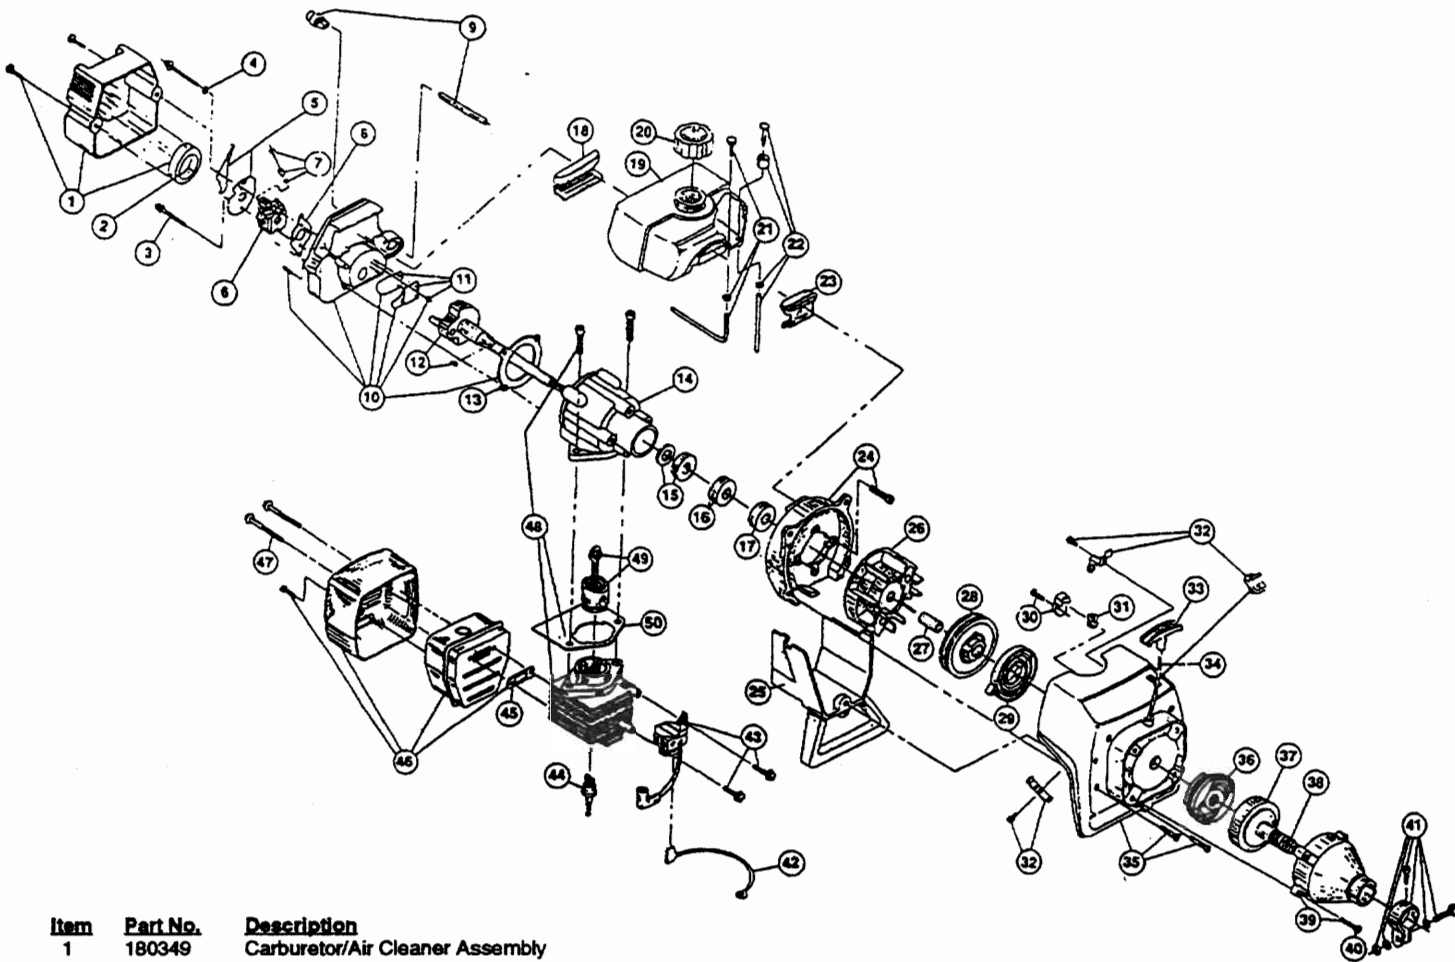

# ENGINE PARTS-RYOBI 770r

(Serial no. 407104738 and greater)

Item	Part No.	Description
1	180349	Carburetor/Air Cleaner Assembly (includes item 2)
2	180350	Air Cleaner Filter
3	180351	Carburetor Mounting Screw Assembly
4	180352	Wavey Washer
5	180353	Choke Lever and Plate
6	180527	Carburetor Assembly
7	682048	Throttle Adjustment Assembly (Walbro)
7	180092	Throttle Adjustment Assembly (Zama)
8	610675	Carburetor Gasket (10 pack)
9	683974	Primer and Hose Assembly
10	180354	Carburetor Mount Assembly (includes items 11 and 13)
11	147573	Reed Assembly
12	180022	Power Shaft Assembly
13	612115	Carburetor Mount Gasket (10 pack)
14	180026	Crankcase Service Assembly (items 12, 14-17)
15	682041	Inner Bearing Assembly
16	610309	Seal
17	610308	Outer Bearing Assembly
18	612134	Rear Mounting Pad
19	147580	Fuel Tank Assembly (includes items 20-22)
20	180000	Fuel Cap Assembly
21	147290	Return Line Assembly
22	682039	Fuel Line Assembly
23	145308	Front Mounting Pad
24	153520	Shroud Assembly
25	683078	Shroud Extension and Stand
26	180929	Flywheel Assembly
27	145918	Spacer
28	180535	Recoil Pulley Assembly
29	613102	Recoil Spring
30	180930	Pulley Retainer Assembly
31	611061	Rope Guide
32	180035	Switch Assembly
33	610300	Pull Handle